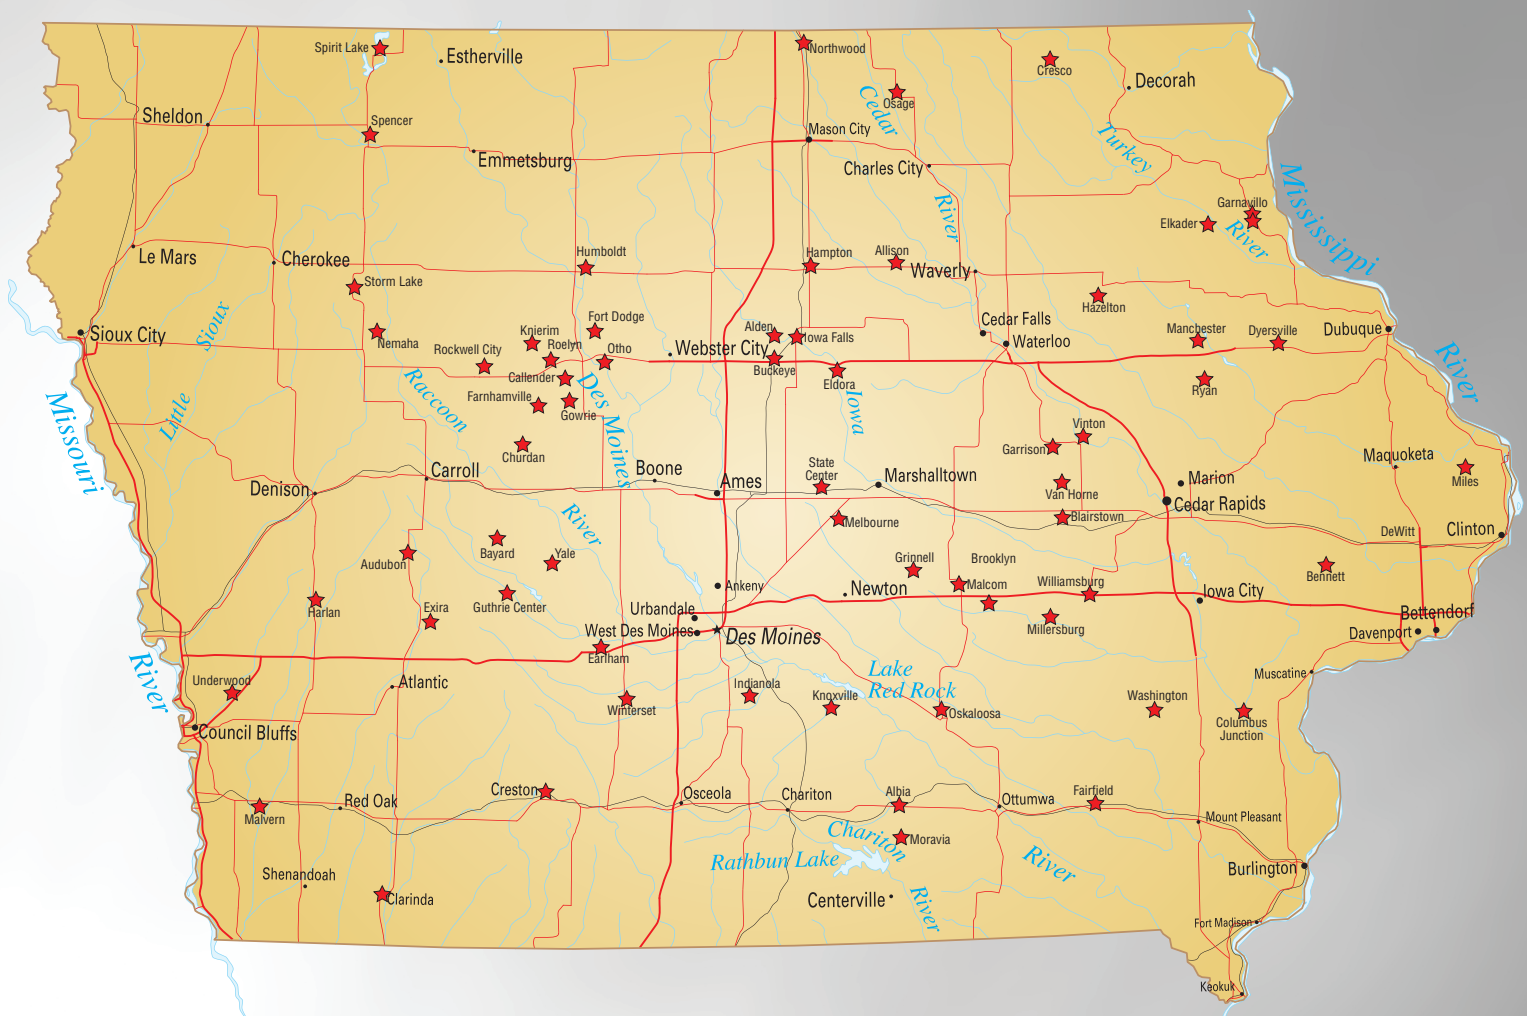

FAST STOP[®]

FAST STOP[®] and FAST STOP[®] Express Locations

**Miles and Northwood locations have convenience stores.
All other locations are unmanned*

FAST STOP® and FAST STOP® Express Locations

www.efaststop.com

FAST STOP Express	300 W Hwy 34	Albia	IA
FAST STOP Express	13730 Cty Hwy 527	Alden	IA
FAST STOP Express	201 Ellsworth Avenue	Alden	IA
FAST STOP Express	20902 Highway 3	Allison	IA
FAST STOP Express	210 N. Market	Audubon	IA
FAST STOP Express	110 3rd Avenue & Highway 141	Bayard	IA
FAST STOP Express	20 Main	Bennett	IA
FAST STOP Express	Highway 82	Blairstown	IA
FAST STOP Express	4188 V18 Road	Brooklyn	IA
FAST STOP Express	109 Prairie Avenue	Buckeye	IA
FAST STOP Express	420 Sargent St.	Callender	IA
FAST STOP Express	Highway 4 North	Churdan	IA
FAST STOP Express	520 S. Schenck Rd	Clarinda	IA
FAST STOP Express	24303 Highway 92	Columbus Junction	IA
FAST STOP Express	Hwy 9 West	Cresco	IA
FAST STOP Express	705 W. Ringgold	Creston	IA
FAST STOP Express	32199 Olde Castle Road	Dyersville	IA
FAST STOP Express	250 W. 1st Street	Earlham	IA
FAST STOP Express	606 Edgington Avenue	Eldora	IA
FAST STOP Express	Highway 13 North	Elkader	IA
FAST STOP Express	603 West Washington	Exira	IA
FAST STOP Express	2901 W Grimes Street	Fairfield	IA
FAST STOP Express	105 Garfield Ave.	Farnhamville	IA
FAST STOP Express	2 North 27th Street	Fort Dodge	IA
FAST STOP Express	609 S Main Street	Garnavillo	IA
FAST STOP Express	204 North Main St.	Garnavillo	IA
FAST STOP Express	Highway 98	Garrison	IA
FAST STOP Express	912 Park Street	Gowrie	IA
FAST STOP Express	1017 Ogan Avenue	Grinnell	IA
FAST STOP Express	Highway 44 W	Guthrie Center	IA
FAST STOP Express	1327 Olive Avenue	Hampton	IA
FAST STOP Express	2401 12th St.	Harlan	IA
FAST STOP Express	1877 110th Street	Hazleton	IA
FAST STOP Express	1203 11th Street N	Humboldt	IA
FAST STOP Express	2616 West Second Ave	Indianola	IA
FAST STOP Express	1224 Oak St	Iowa Falls	IA