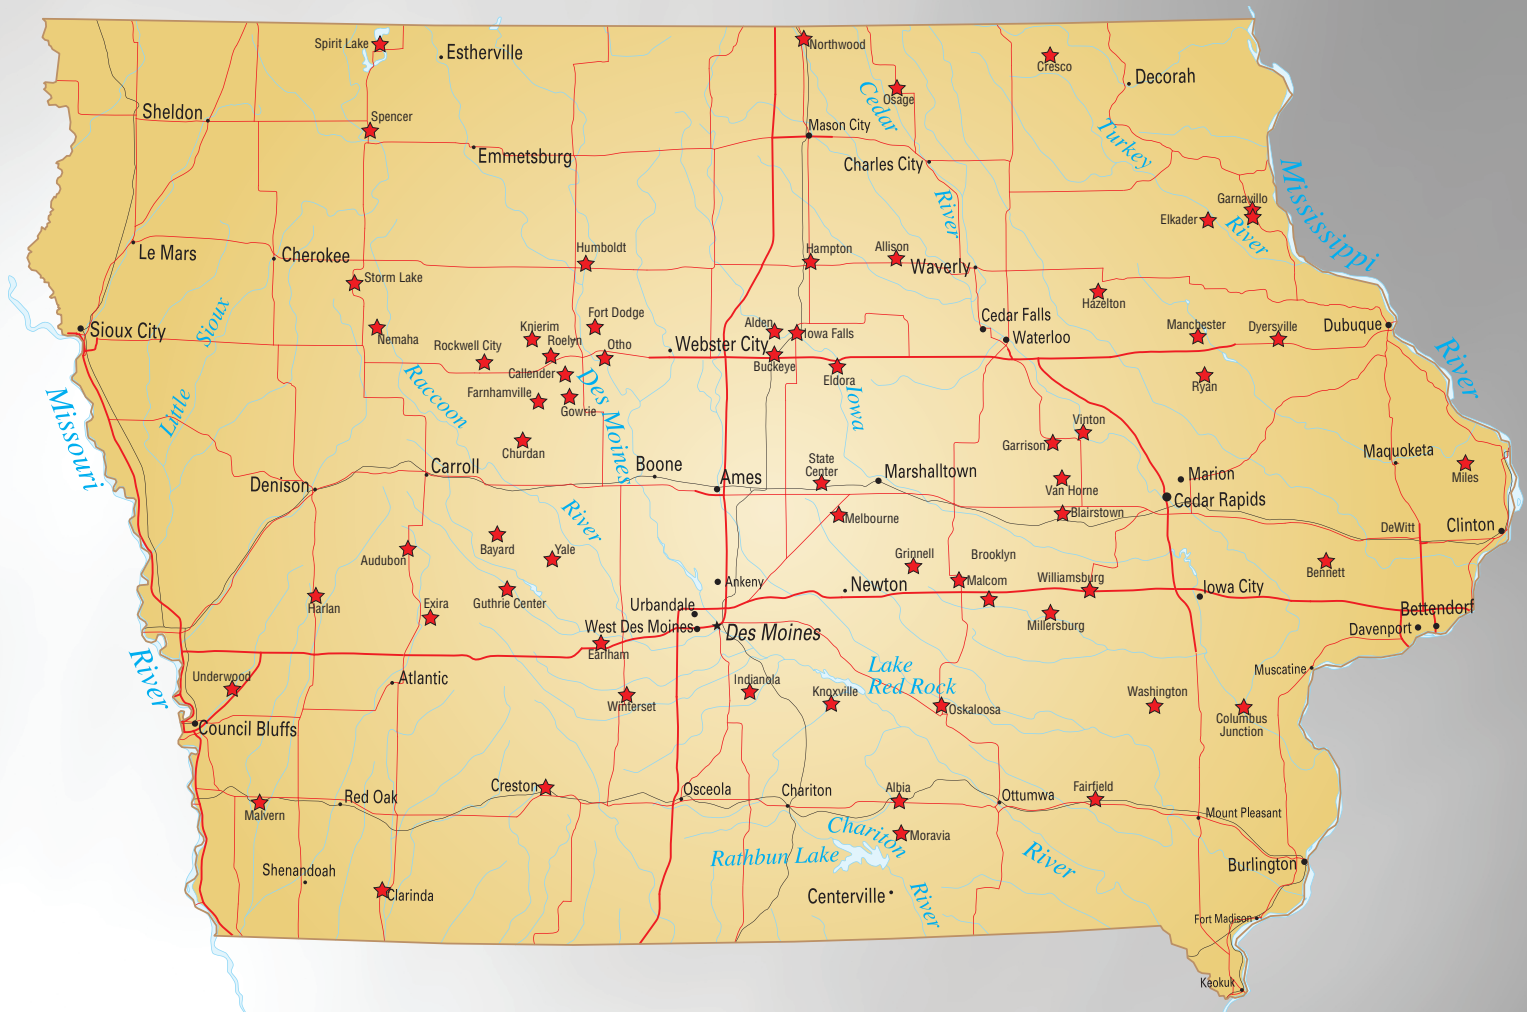

FAST STOP®

FAST STOP® and FAST STOP® Express Locations

**Miles and Northwood locations have convenience stores.
All other locations are unmanned*

FAST STOP® and FAST STOP® Express Locations

www.efaststop.com

FAST STOP Express	300 W Hwy 34	Albia	IA
FAST STOP Express	13730 Cty Hwy 527	Alden	IA
FAST STOP Express	201 Ellsworth Avenue	Alden	IA
FAST STOP Express	20902 Highway 3	Allison	IA
FAST STOP Express	210 N. Market	Audubon	IA
FAST STOP Express	110 3rd Avenue & Highway 141	Bayard	IA
FAST STOP Express	20 Main	Bennett	IA
FAST STOP Express	Highway 82	Blairstown	IA
FAST STOP Express	4188 V18 Road	Brooklyn	IA
FAST STOP Express	109 Prairie Avenue	Buckeye	IA
FAST STOP Express	420 Sargent St.	Callender	IA
FAST STOP Express	Highway 4 North	Churdan	IA
FAST STOP Express	520 S. Schenck Rd	Clarinda	IA
FAST STOP Express	24303 Highway 92	Columbus Junction	IA
FAST STOP Express	Hwy 9 West	Cresco	IA
FAST STOP Express	705 W. Ringgold	Creston	IA
FAST STOP Express	32199 Olde Castle Road	Dyersville	IA
FAST STOP Express	250 W. 1st Street	Earlham	IA
FAST STOP Express	606 Edgington Avenue	Eldora	IA
FAST STOP Express	Highway 13 North	Elkader	IA
FAST STOP Express	603 West Washington	Exira	IA
FAST STOP Express	2901 W Grimes Street	Fairfield	IA
FAST STOP Express	105 Garfield Ave.	Farnhamville	IA
FAST STOP Express	2 North 27th Street	Fort Dodge	IA
FAST STOP Express	609 S Main Street	Garnavillo	IA
FAST STOP Express	204 North Main St.	Garnavillo	IA
FAST STOP Express	Highway 98	Garrison	IA
FAST STOP Express	912 Park Street	Gowrie	IA
FAST STOP Express	1017 Ogan Avenue	Grinnell	IA
FAST STOP Express	Highway 44 W	Guthrie Center	IA
FAST STOP Express	1327 Olive Avenue	Hampton	IA
FAST STOP Express	2401 12th St.	Harlan	IA
FAST STOP Express	1877 110th Street	Hazleton	IA
FAST STOP Express	1203 11th Street N	Humboldt	IA
FAST STOP Express	2616 West Second Ave	Indianola	IA
FAST STOP Express	1224 Oak St	Iowa Falls	IA